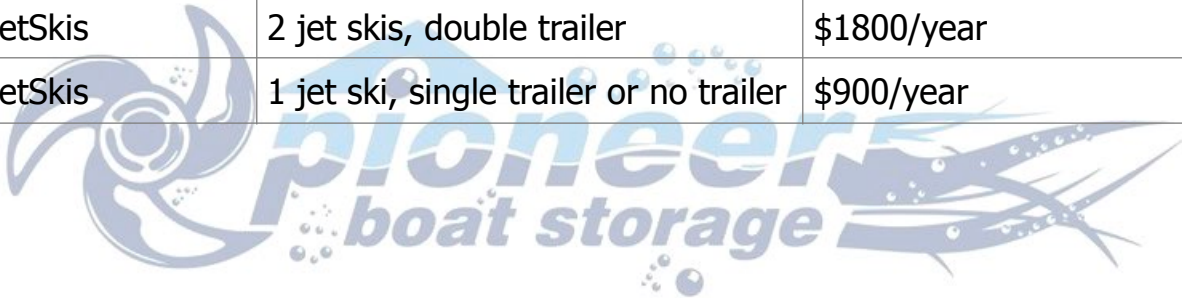

PIONEER BOAT STORAGE

2019 RATE SHEET

Tier:	Dimensions:	Annual Rate:
Tier 1	up to 25' length, up to 8' height	\$90 /foot/year
Tier 2	up to 25' length, up to 10' height	\$95/foot/year
Tier 3	25' length or greater, up to 10' height	\$100/foot/year
Tier 4	25' length or greater, 10' height or greater	\$105/foot/year
JetSkis	2 jet skis, double trailer	\$1800/year
JetSkis	1 jet ski, single trailer or no trailer	\$900/year